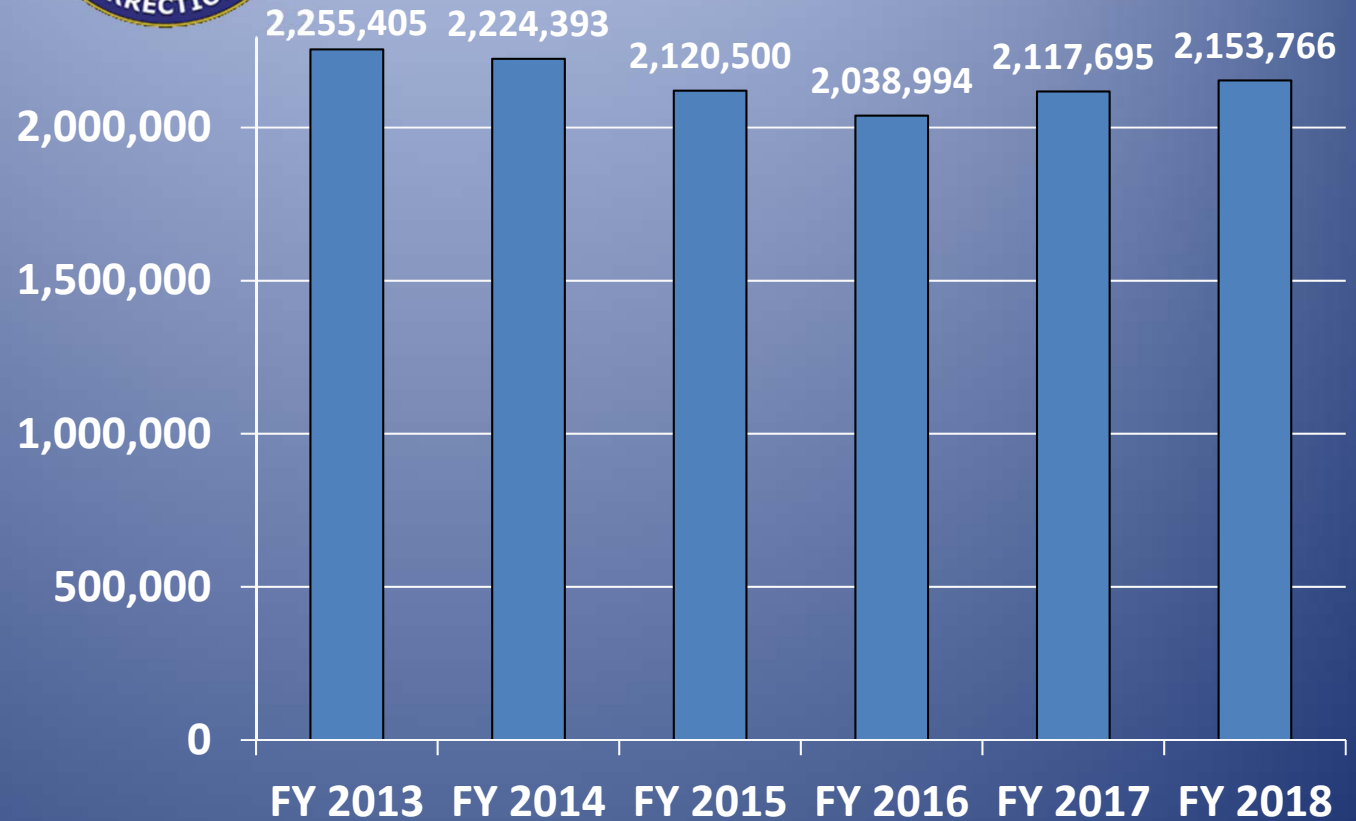

Inmate Work Hours by Fiscal Year

Work hours include DOC institutional support, other state institutional support, other state agency support, non-profit agencies, community-service projects and emergency response.