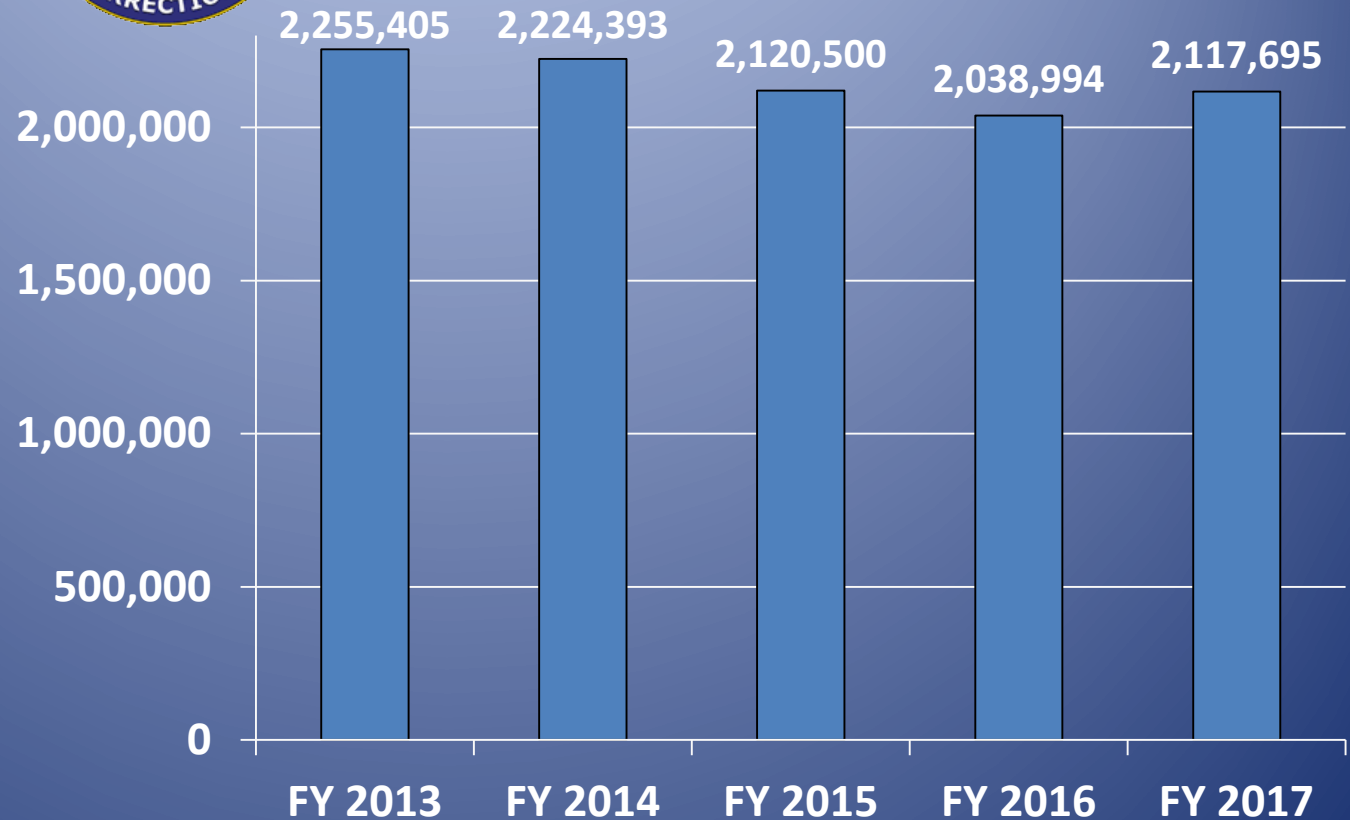

Inmate Work Hours by Fiscal Year

Work hours include DOC institutional support, other state institutional support, other state agency support, non-profit agencies, community-service projects and emergency response.