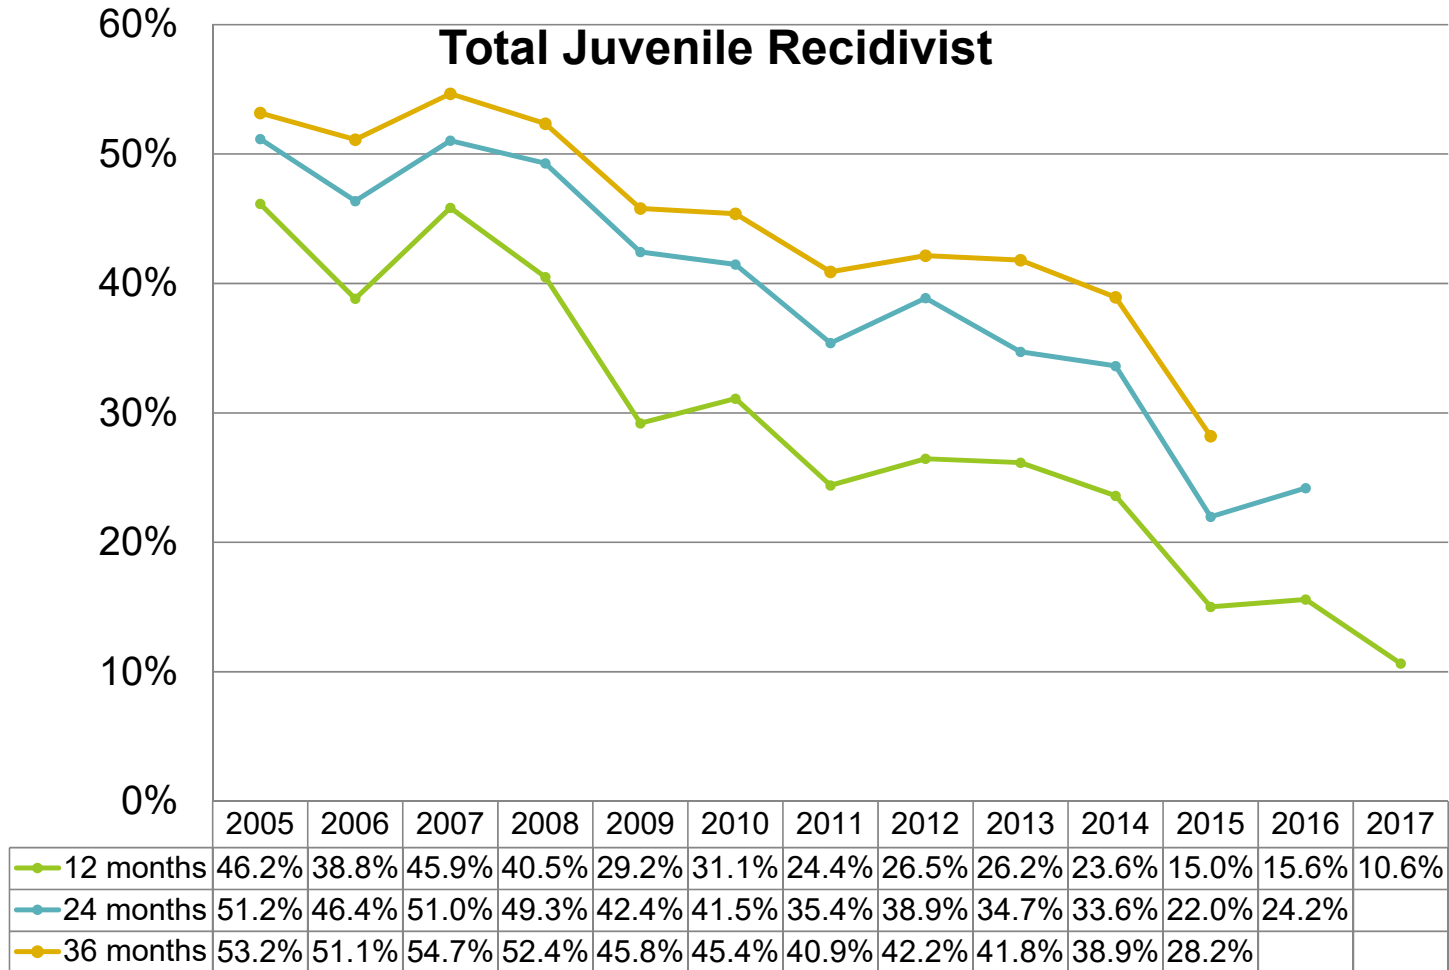

# Juvenile Recidivism

Juvenile recidivism looks at the youth's status at the one-year, two-year, and three-year marks from their release to aftercare.

The follow are counted as recidivists:

- Revocation of aftercare
- Adjudication for a new offense and recommitted/remanded back to DOC
- Admitted to adult prison

# Juvenile Recidivism Historical Summary

## Juvenile Historical Summary by Sex