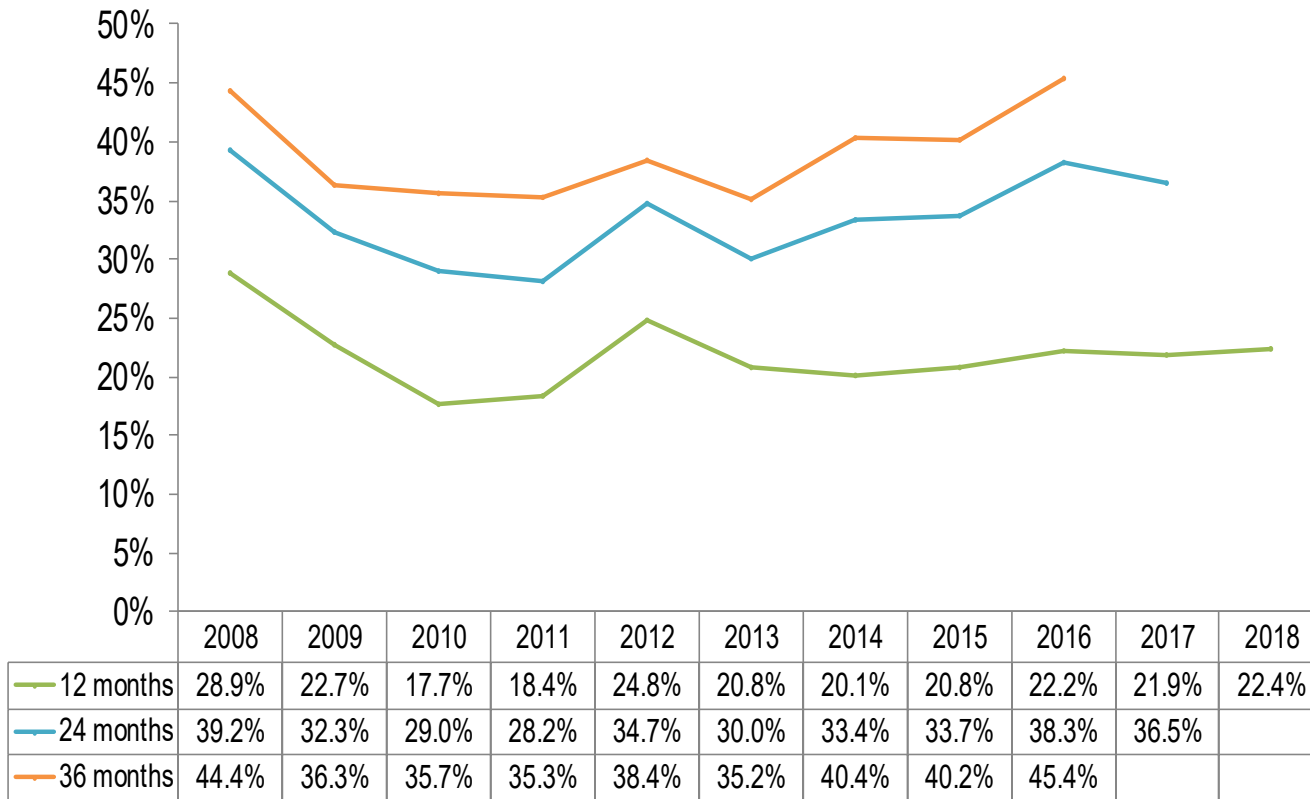

Adult Recidivism

Adult recidivism looks at the offender's status at the one-year, two-year, and three-year marks from their release from prison to supervision or discharge status.

Recidivists include any admissions to prison for a new felony conviction or for a revocation of parole or suspended sentence supervision.

Adult Recidivism Historical Summary

Total Recidivists from 2004-2018

Female Recidivism Historical Summary

Adult Female Recidivists from 2008-2018

Male Recidivism Historical Summary

Adult Male Recidivists from 2008-2018