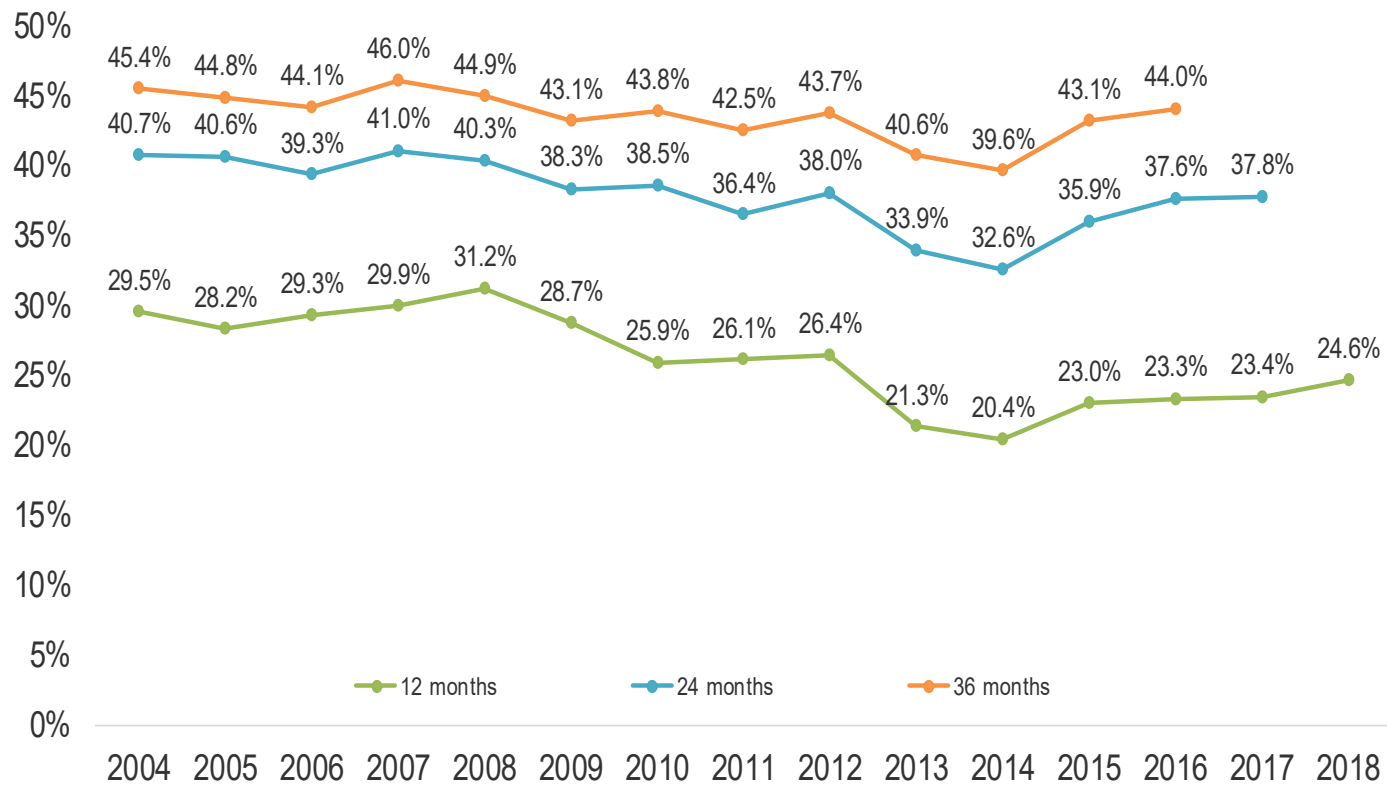

Adult Recidivism

Adult recidivism looks at the offender's status at the one-year, two-year, and three-year marks from their release from prison to supervision or discharge status.

Recidivists include any admissions to prison for a new felony conviction or for a revocation of parole or suspended sentence supervision.

Adult Recidivism Historical Summary

Total Recidivists from 2004-2018

Female Recidivism Historical Summary

Adult Female Recidivists from 2008-2018

Male Recidivism Historical Summary

Adult Male Recidivists from 2008-2018